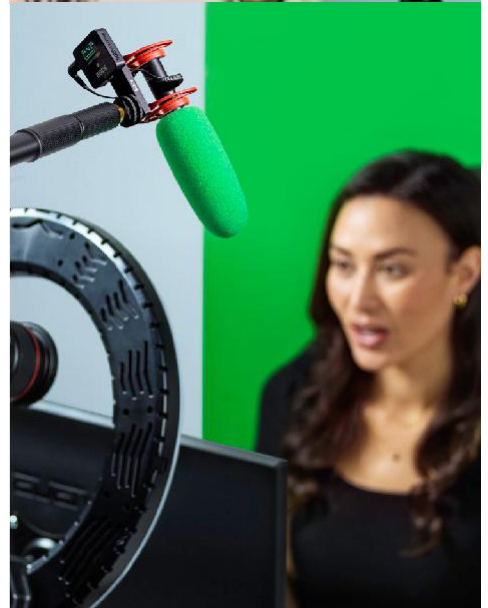

# WS-Chroma

CHROMA KEY WINDSHIELD

WS-Chroma is a set of two foam windshields for the VideoMic NTG coloured blue and green, making them suitable for chroma keying. The coloured foam enables the microphone to be placed in the frame and closer to the talent for optimal sound quality. Chroma key compositing can then be used to remove the microphone from the image.

## MECHANICAL SPECIFICATIONS

Weight (grams): 5 (per windshield)

Dimensions (millimetres): Length: 132  
Width: 53

WS-Chroma is a set of two foam windshields for the VideoMic NTG coloured blue and green, making them suitable for chroma keying. The coloured foam enables the microphone to be placed in the frame and closer to the talent for optimal sound quality. Chroma key compositing can then be used to remove the microphone from the image.

**WS-Chroma** 是适用于 VideoMic NTG 麦克风的泡棉防风罩，一套两件，分别为蓝色和绿色，适合色键抠像应用。配备彩色泡棉，可以将麦克风放置在画帧内靠近演播人员的位置，从而达到最佳的音质。然后可以使用色键抠像合成技术，将麦克风从图像中除去。