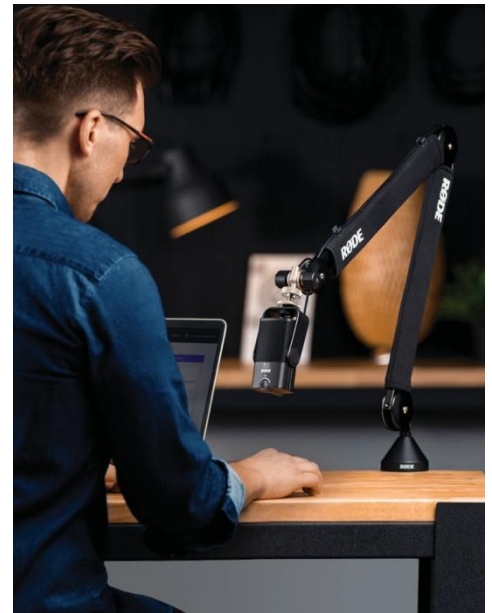

PSA1+

PROFESSIONAL STUDIO ARM

EASY
POSITIONING

PARALLEL
MOVEMENT

SILENT
OPERATION

CLAMP OR
INSERT

The PSA1+ is a professional studio arm for mounting microphones to a desk or table, providing full 360 degree rotation and unrestricted mic placement.

The PSA1+ is compatible with more microphones - supporting any weight between 94g (0.2lbs) to 1.2kg (2.7lbs). It has a horizontal reach of 940mm (37") and a vertical reach of 860mm (34").

It features an integrated cable management system that fits both USB and XLR cables. The PSA1+ also comes with a universal mic thread adaptor, a desk mount clamp for mounting to surfaces up to 70mm thick and a threaded desk insert for mounting to surfaces up to 55mm.

The PSA1+ is compatible with all RØDE Microphones and shockmounts except for lavalier, mobile, wireless, headset microphones and the SM5.

MECHANICAL SPECIFICATIONS

Weight (kilograms): 1.52

Dimension (millimetres):
Collapsed
Width: 65
Length: 500
Depth: 180

Threaded
Desk Insert

Desk
Mount Clamp

The PSA1+ is a professional studio arm for mounting microphones to a desk or table, providing full 360 degree rotation and unrestricted mic placement.

PSA1+ 是一款专业的演播室支架，用于将话筒安装在书桌或桌子上，提供360度旋转和无限制的话筒放置。